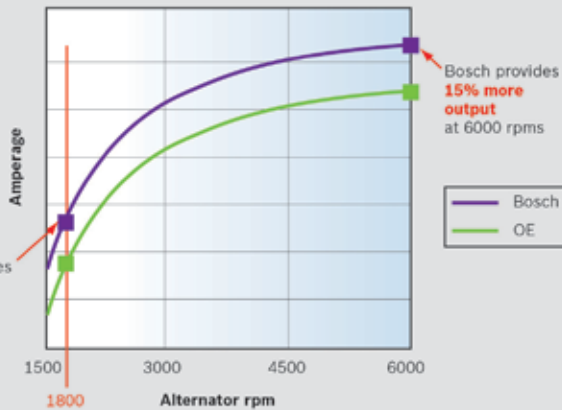

PAD MOUNT – 12 VOLT

- 160 AMP
  57V0303BOSCH
- 200 AMP
  57V0304BOSCH

Conventional OE Replacement	Bosch 160 A Unit
145 Amps	160 Amps
62 Amps at idle	80 Amps at idle
55% efficiency	71% efficiency

Conventional OE Replacement	Bosch 200 A Unit
145 Amps	200 Amps
62 Amps at idle	120 Amps at idle
55% efficiency	71% efficiency

Performance Curve at 80°C (engine operating temperature)