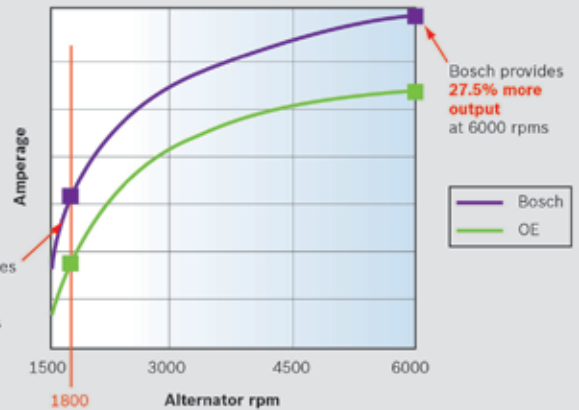

### PAD MOUNT – 12 VOLT

- ▶ 160 AMP  
57V0303BOSCH
- ▶ 200 AMP  
57V0304BOSCH

| Conventional OE Replacement | Bosch 160 A Unit       |
|-----------------------------|------------------------|
| 145 Amps                    | <b>160 Amps</b>        |
| 62 Amps at idle             | <b>80 Amps at idle</b> |
| 55% efficiency              | <b>71% efficiency</b>  |

| Conventional OE Replacement | Bosch 200 A Unit        |
|-----------------------------|-------------------------|
| 145 Amps                    | <b>200 Amps</b>         |
| 62 Amps at idle             | <b>120 Amps at idle</b> |
| 55% efficiency              | <b>71% efficiency</b>   |

Performance Curve at 80°C (engine operating temperature)

Performance Curve at 80°C (engine operating temperature)

Parts  
Hotline