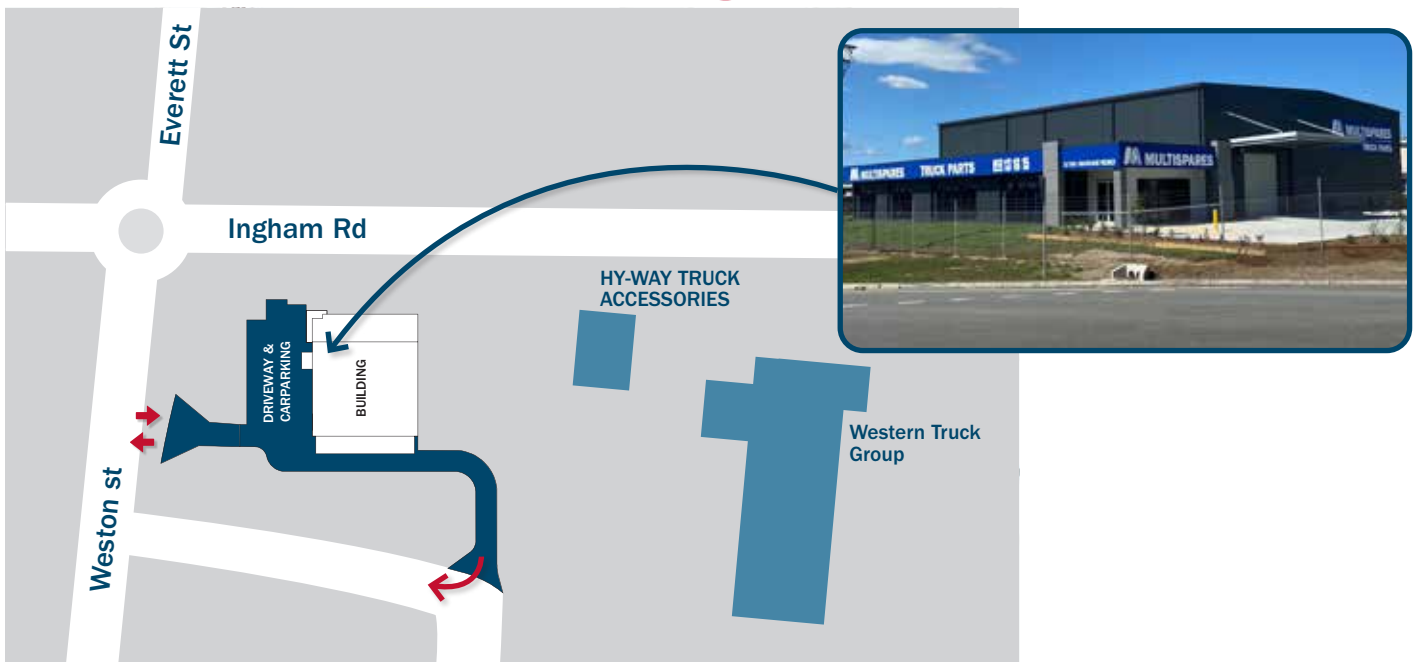

## TOWNSVILLE

**Open from July 2021 at  
3/788 Ingham Road, Bohle**

**Entrance on Weston St  
with drive through truck access**

**We look forward to welcoming  
customers at Townsville**

**Monday to Friday 7:30am to 5:00pm**

**Saturday: 8:00am to 12:00pm**

**HUGE RANGE OF TRUCK PARTS**  
**EUROPEAN JAPANESE AMERICAN**

**Parts  
Hotline**

**13 16 15**